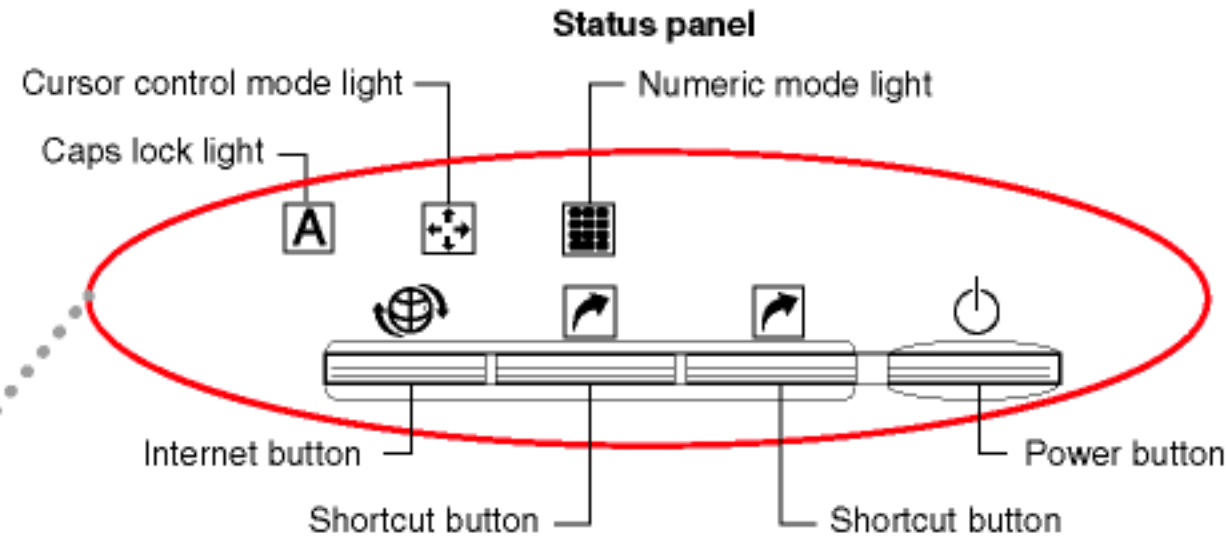

Front with display open