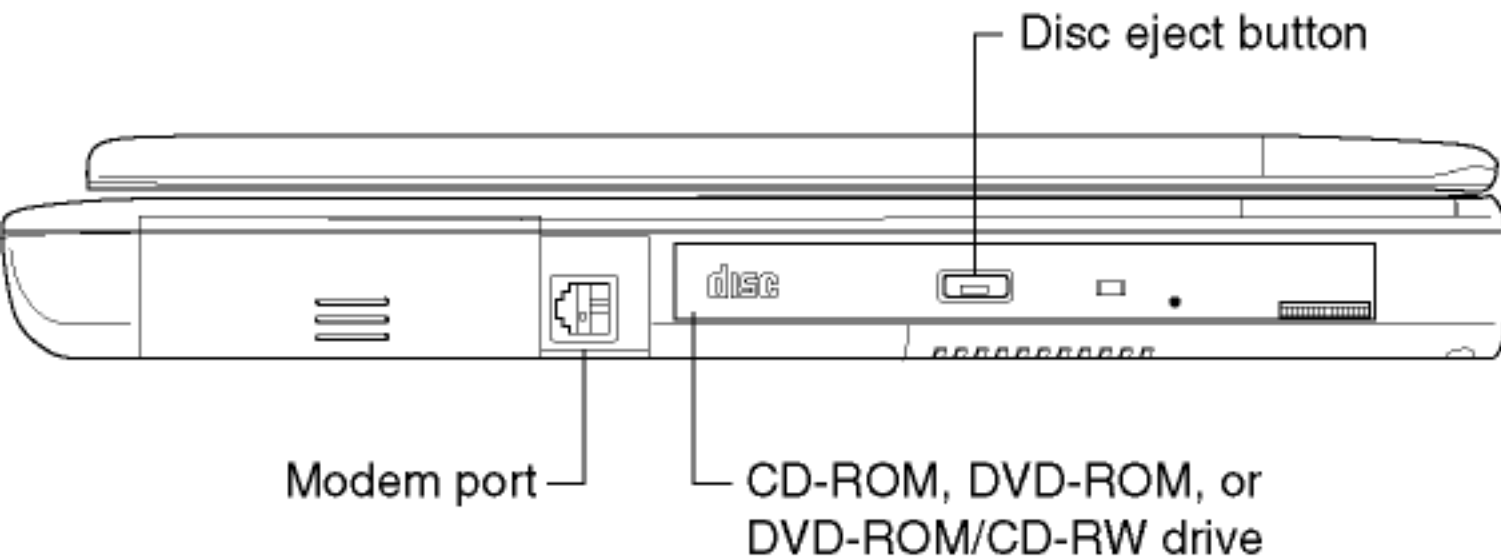

8484415560
8485582350
8485878380
8485463880
8485893390

Product/Part Numbers/UPC

Satellite 1805-S274
Satellite 1800-S274

PS183U-00JRSX
PS183U-00JRS7

Front with display open

Front with display closed

Left side

*For systems with Wi-Fi only

Right side

Back

*For systems with LAN only

Underside