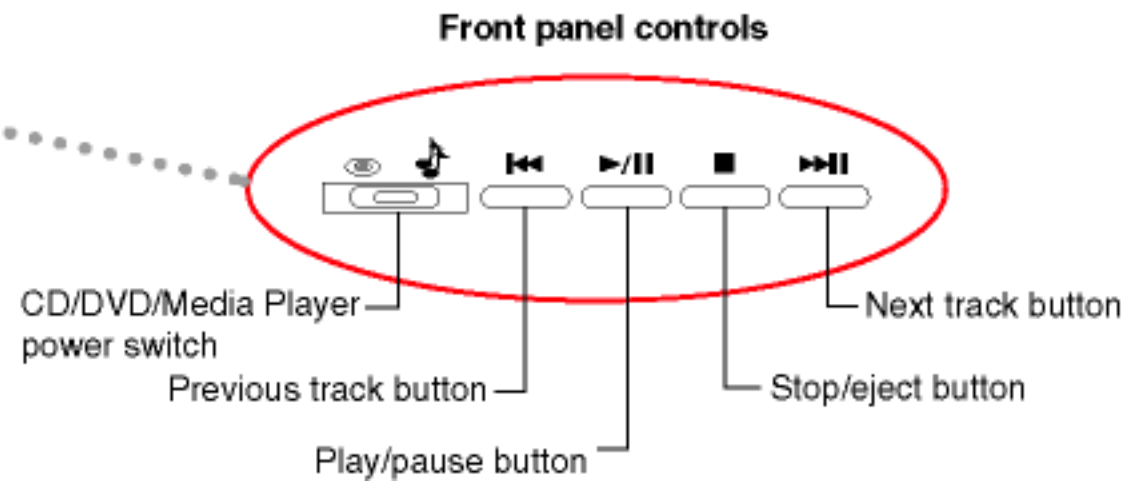

Front with display open