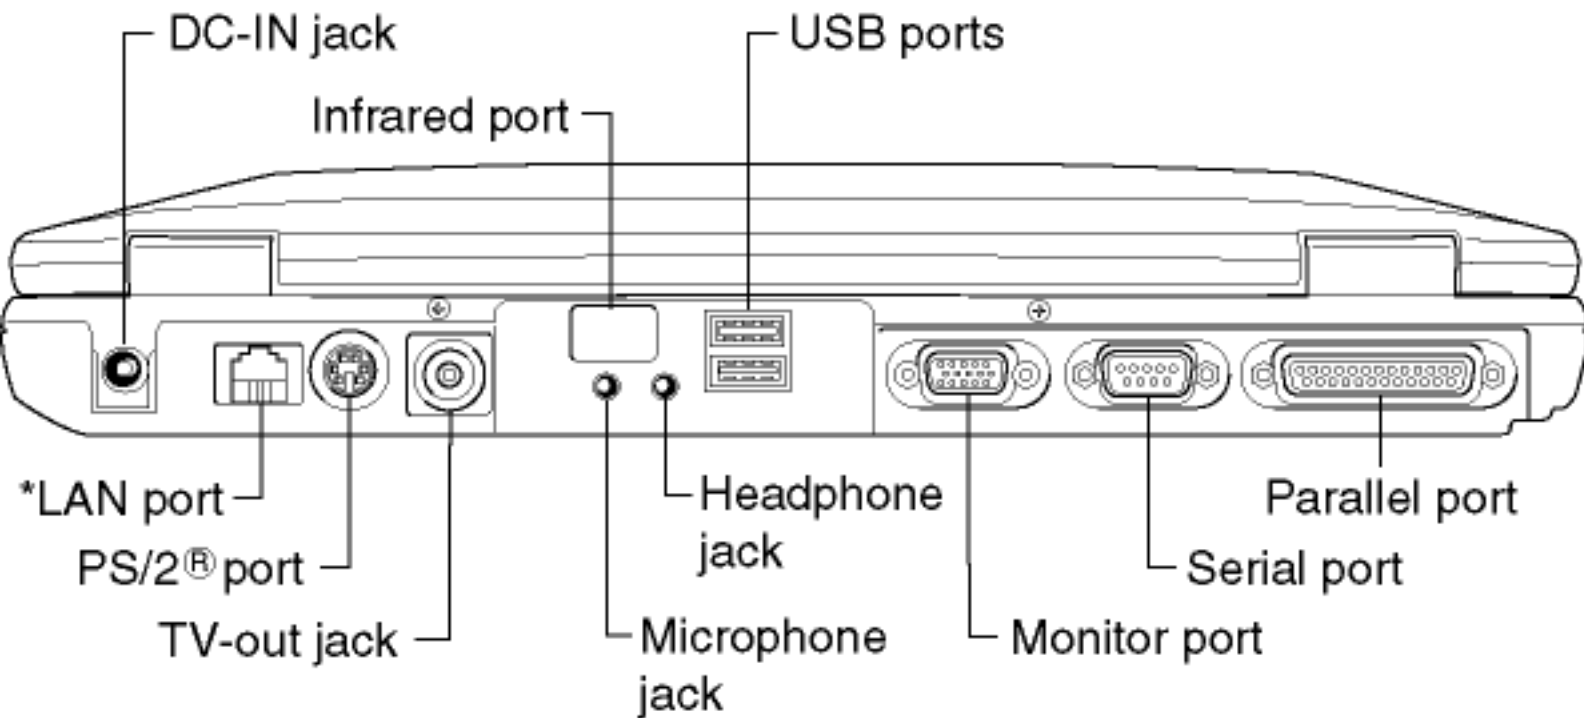

8484415560
8485582350
8485878380
8485463880
8485893390

Product/Part Numbers/UPC

Satellite 1805-S274
Satellite 1800-S274

PS183U-00JRSX
PS183U-00JRS7

Front with display open

Front with display closed

Left side

*For systems with Wi-Fi only

Right side

Back

*For systems with LAN only

Underside