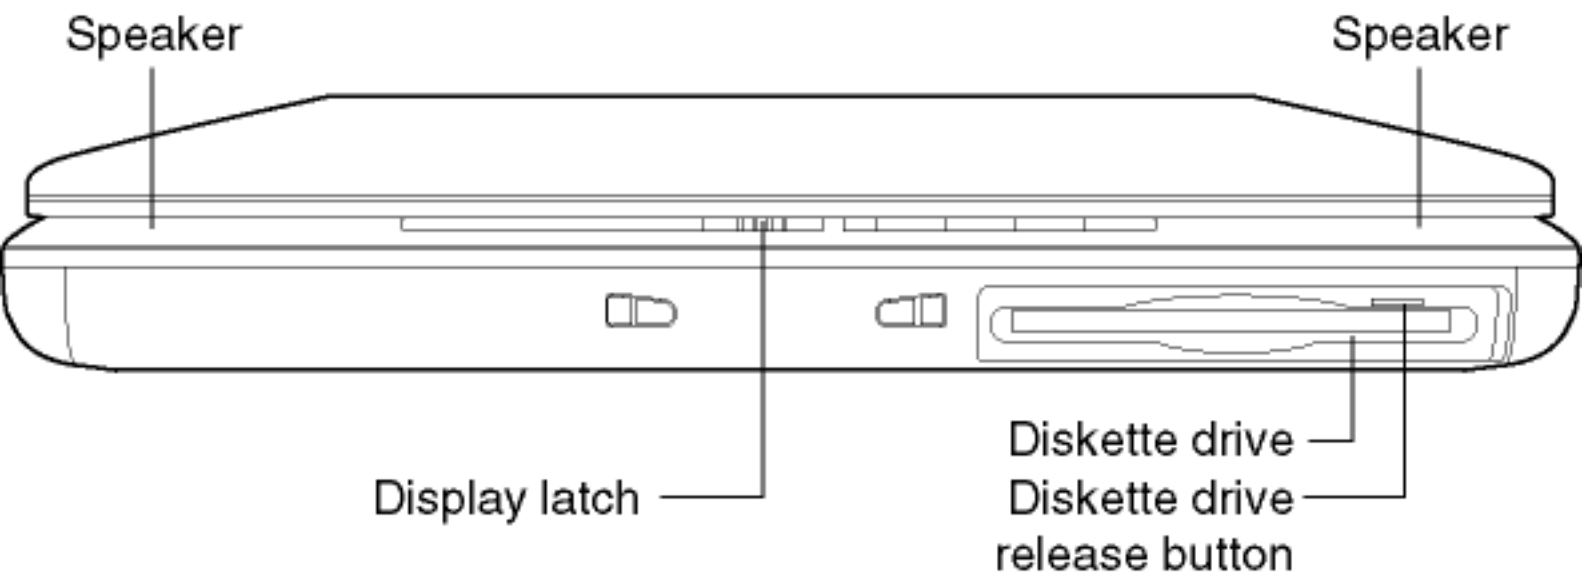

8484415560
8485582350
8485878380
8485463880
8485893390

Product/Part Numbers/UPC

Satellite 1805-S274
Satellite 1800-S274

PS183U-00JRSX
PS183U-00JRS7

Front with display open

Front with display closed

Left side

*For systems with Wi-Fi only

Right side

Back

*For systems with LAN only

Underside