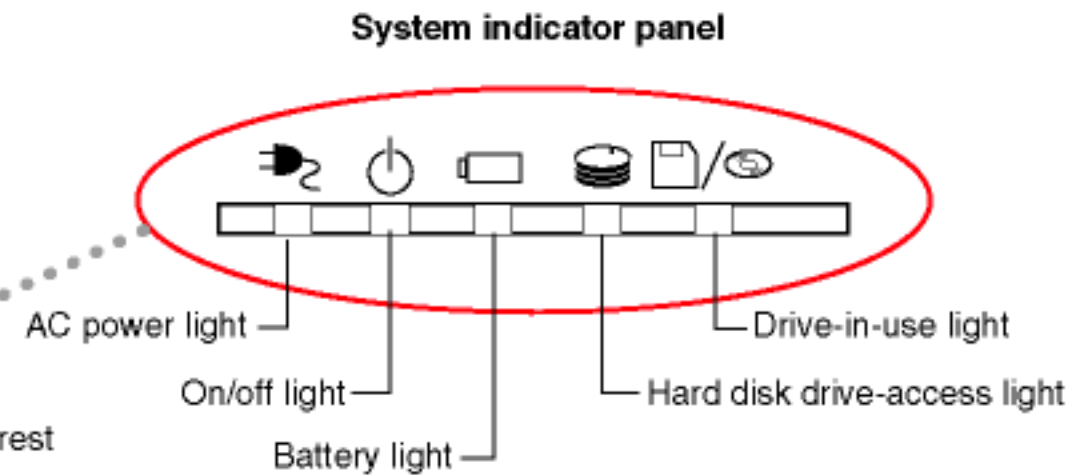

Front with display open