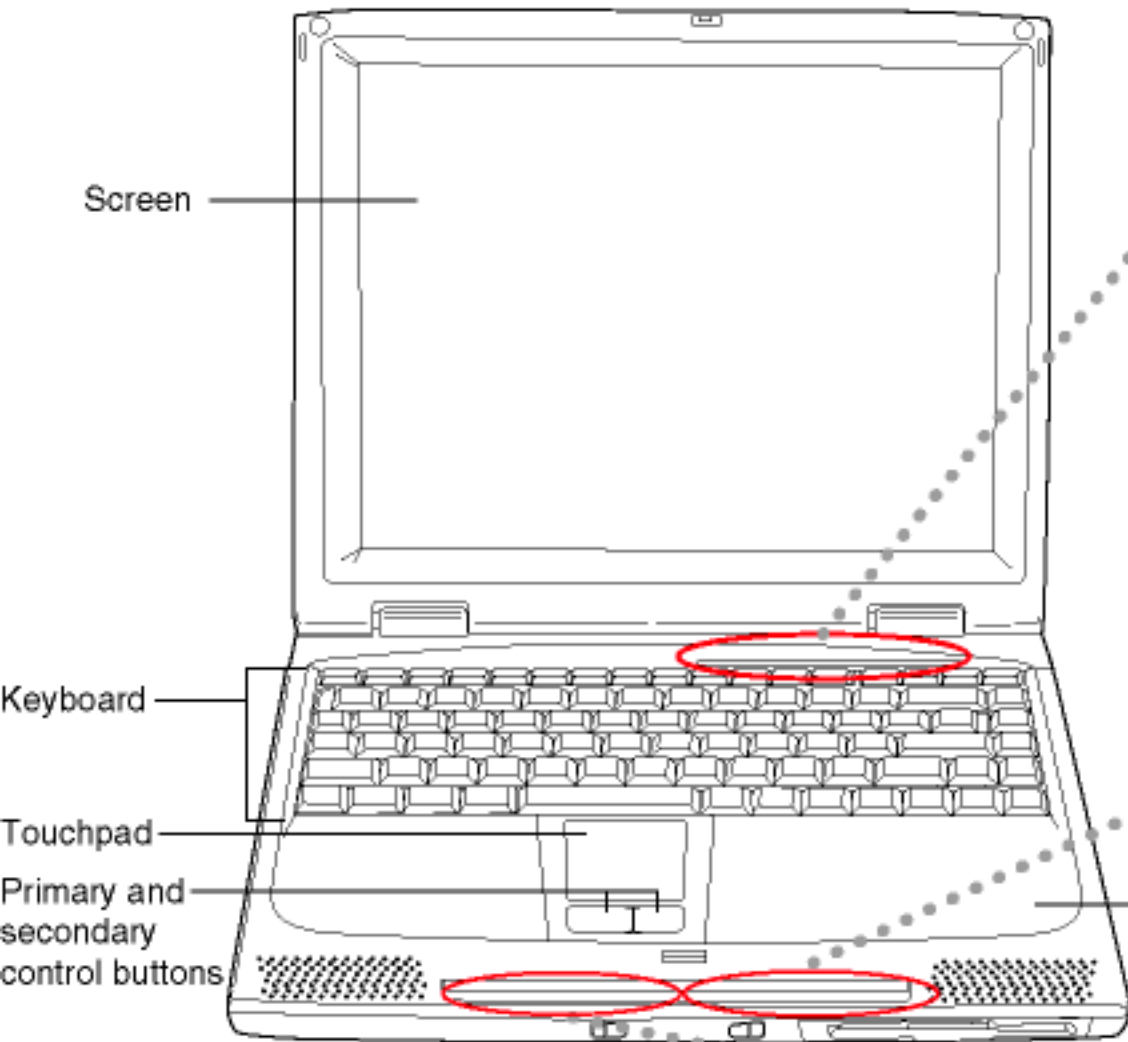

Wi-Fi (Agere)

- Orinoco Wireless LAN PC Card (Gold)
- Orinoco AP-1000 Access Point w/128wep Gold Card
- Orinoco AP-500 Access Point
- Orinoco RG-1000 Residential Gateway
- Orinoco Range Extending Antenna

8484415560
8485582350
8485878380
8485463880
8485893390

Product/Part Numbers/UPC

Satellite 1805-S274
Satellite 1800-S274

PS183U-00JRSX
PS183U-00JRS7

Front with display open

Front with display closed

Left side